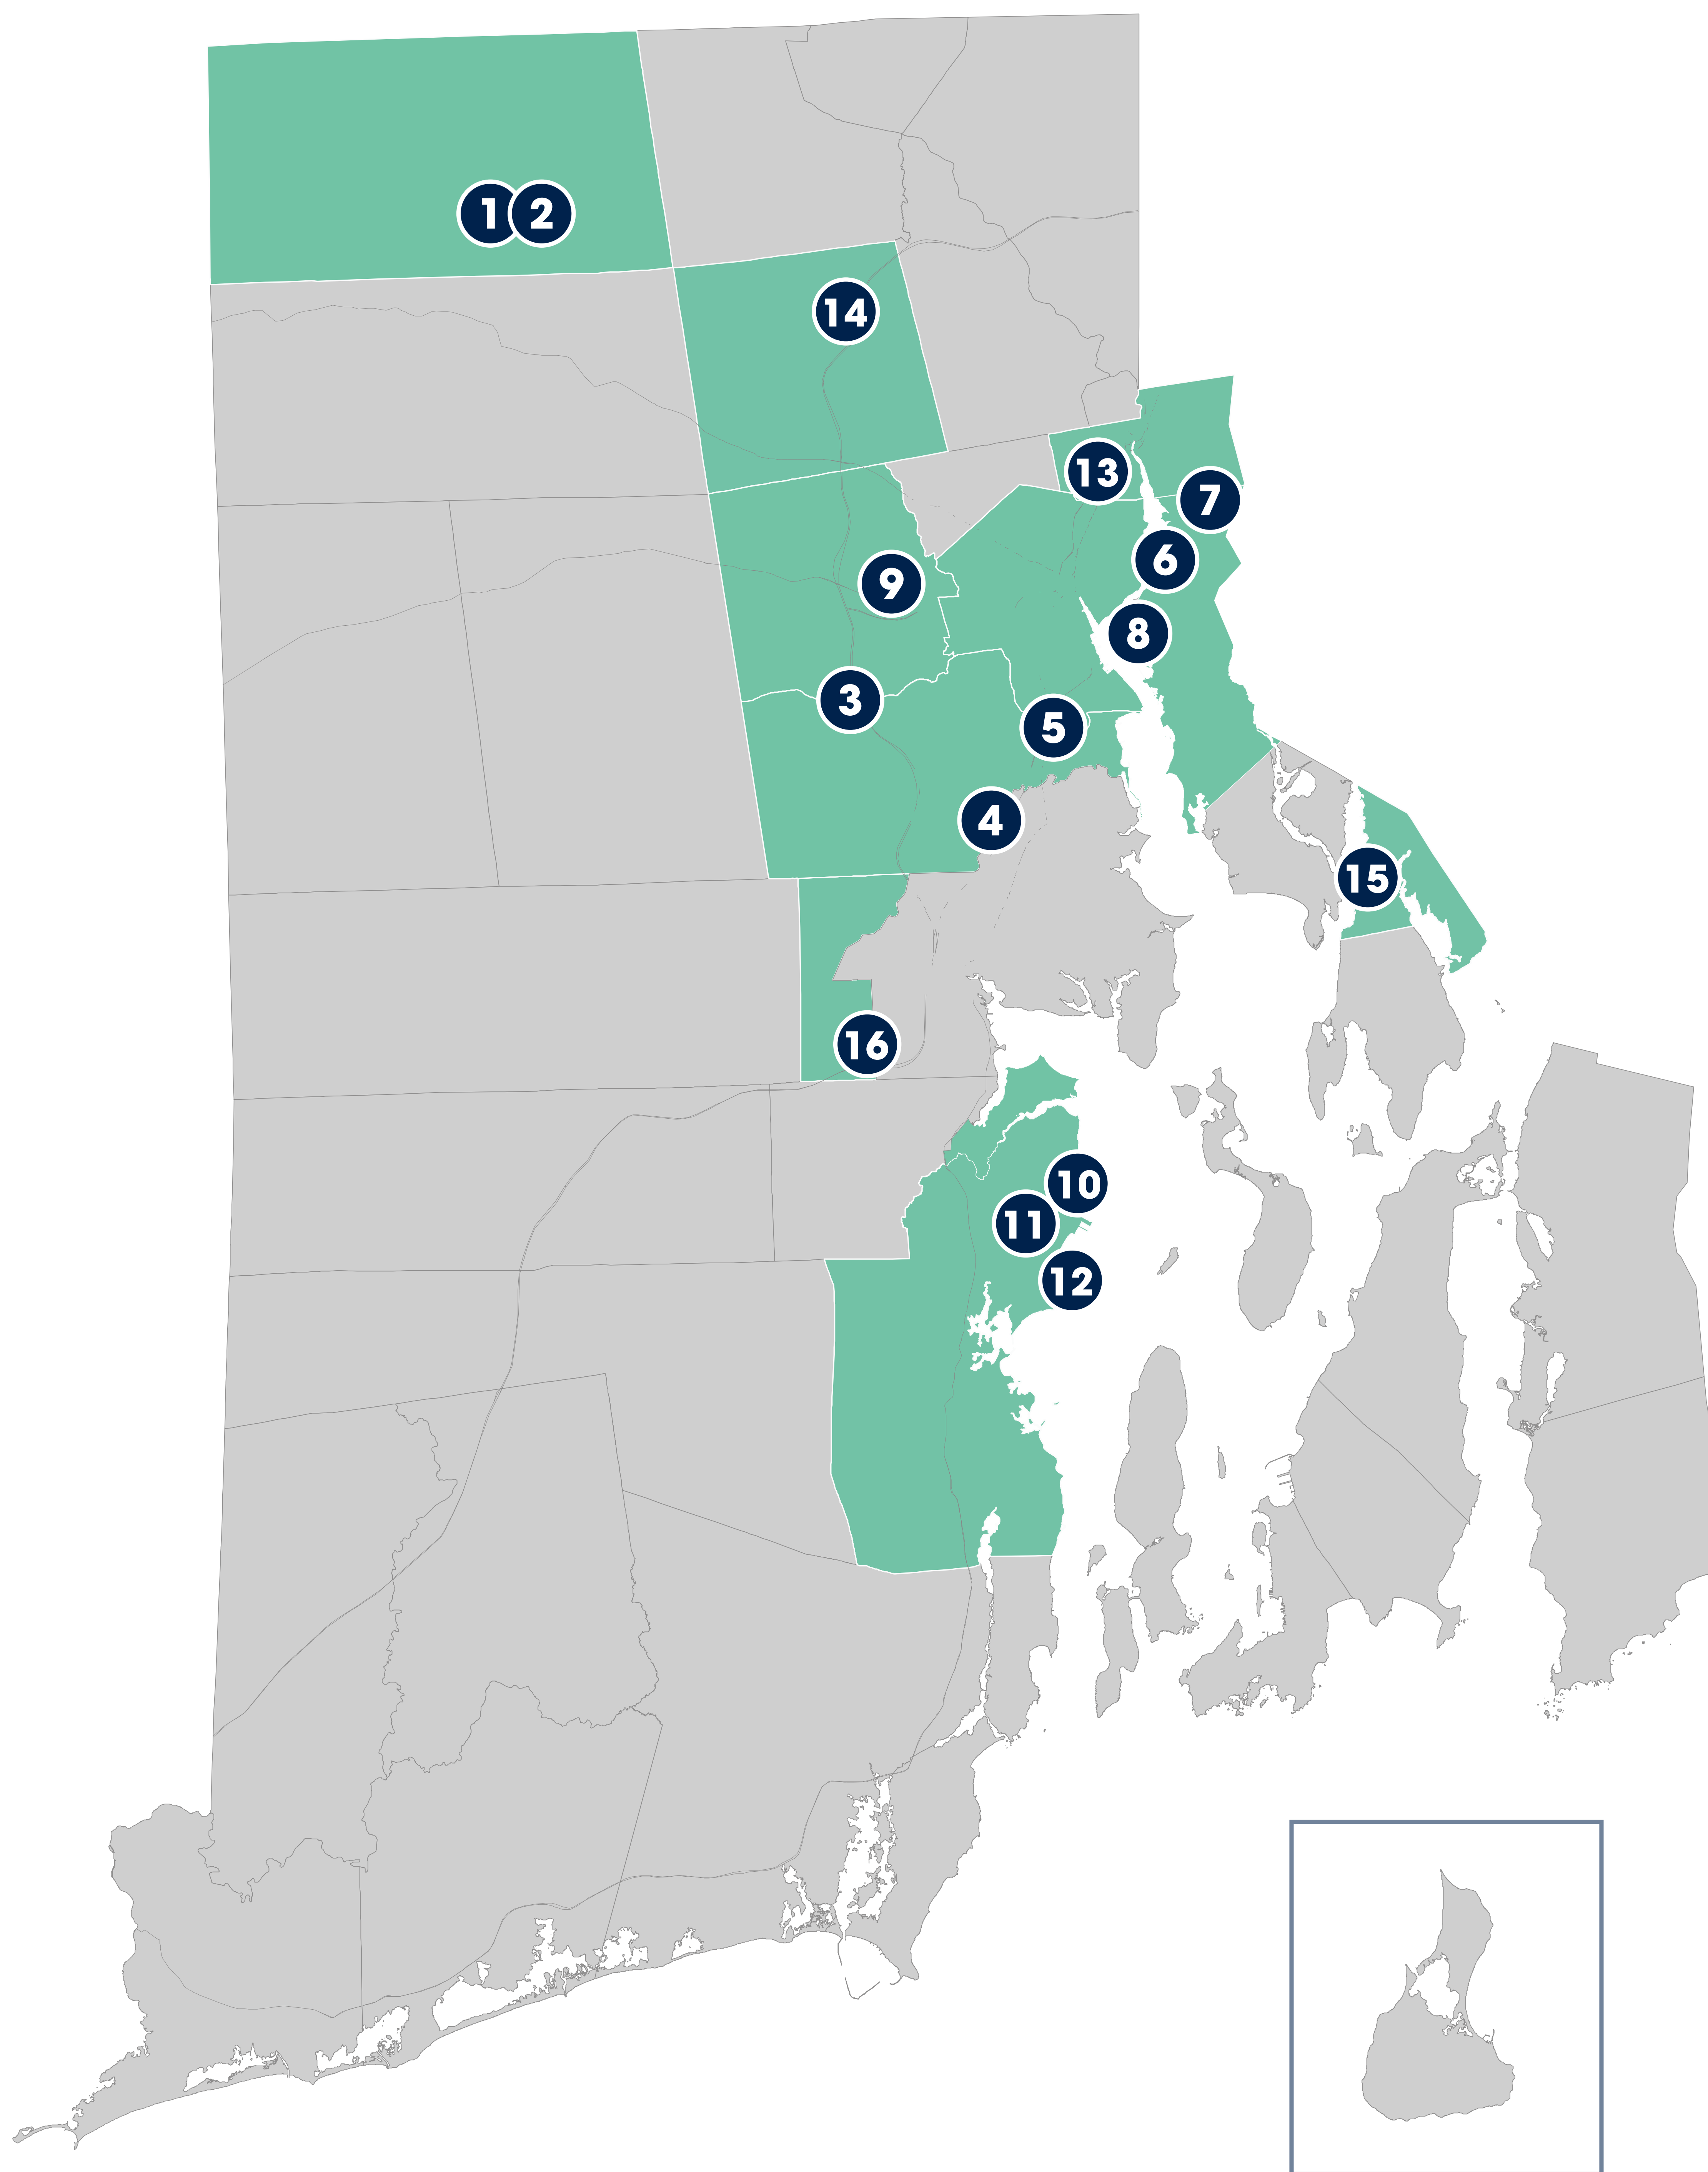

RI READY

plan • permit • build

in your community

Burrillville

- 1 Bronco Highway Corridor
- 2 0 Bronco Highway

Cranston

- 3 0 Comstock Parkway
- 4 20 Goddard Road
- 5 195 Frances Avenue

East Providence

- 6 9 Dexter Road
- 7 275 Ferris Road - **IGUS International**
- 8 649 Waterfront Drive -
South Quay Marine Terminal

Johnston

- 9 1307 Hartford Avenue

North Kingstown

- 10 92 Bruce Boyer Road - **URI**
- 11 550 Romano Vineyard Way -
Edesia Nutrition
- 12 1347 Roger Williams Way - **RI Fast Ferry**

Pawtucket

- 13 1 Moshassuck Street

Smithfield

- 14 961 Douglas Pike

Warren

- 15 461 Water Street - **Blount Boats**

West Warwick

- 16 40 Keyes Way - **Quality Foods**

www.riready.org

**16 SITES, OVER 245 ACRES OF INDUSTRIAL LAND &
2.75 MILLION SQUARE FEET OF NEW DEVELOPMENT**